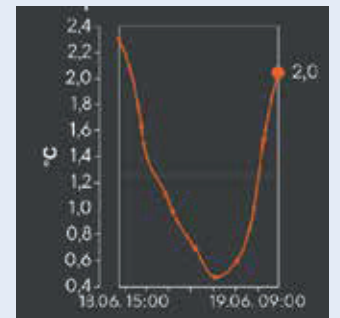

Day variation between 0,4 and 2,4