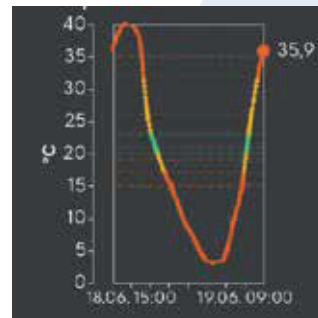

## EXAMPLE OF INSULATION EFFECTIVENESS ON TOP OF MAT

Weekly maximum 44°C (air max 31°C)

Day variation between 0 and 45