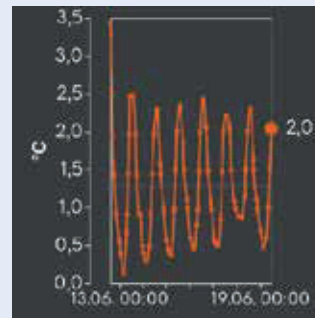

## EXAMPLE OF INSULATION EFFECTIVENESS ON TOP OF MAT

Weekly maximum 44°C (air max 31°C)

Day variation between 0 and 45

## BELOW THE MAT

Weekly maximum 2,5°C

Day variation between 0,4 and 2,4