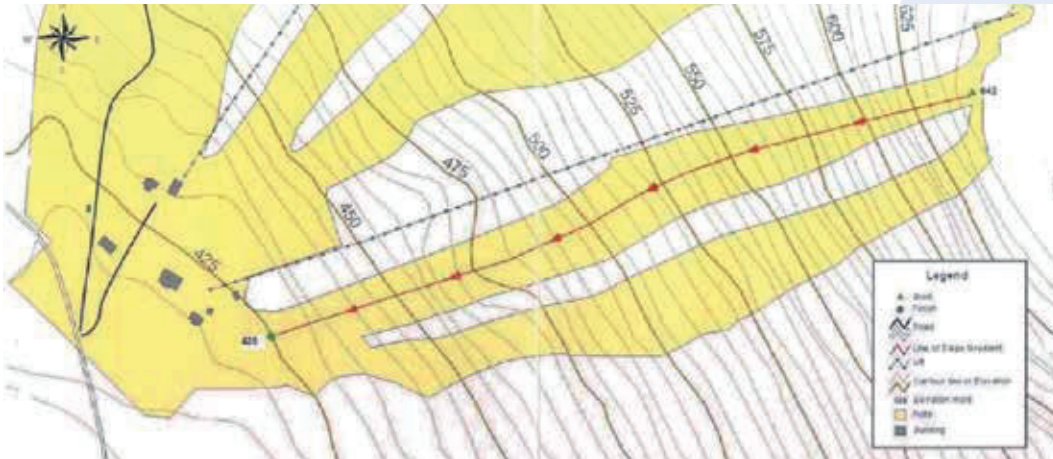

# GLI ESPERTI DELLO STOCCAGGIO DELLA NEVE

THE SNOW STORAGE EXPERTS / DIE EXPERTEN FÜR SCHNEELAGERUNG

SNOW SECURE IS

**PATENTED STORAGE SYSTEM!**  
SCALABLE SOLUTION, EVEN  
LARGE STORAGES

**FAST ASSEMBLY!**  
ONE 10.000 CUBIC METER SNOW STORAGE CAN BE COVERED IN  
SPRING IN ONE DAY AND OPENED IN AUTUMN IN ONE DAY AS WELL