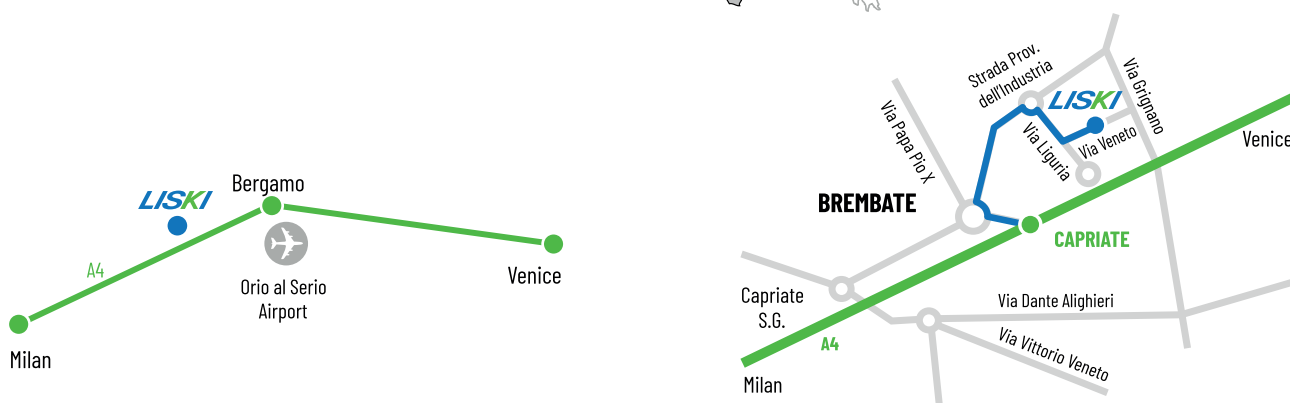

## PROUD PARTNER

**LISKI srl**  
Via Veneto, 8 - 24041 Brembate (BG) - ITALY  
Ph. +39 035 4826195 - Fax +39 035 2283818  
info@liski.it - liski@pec.it - www.liski.it