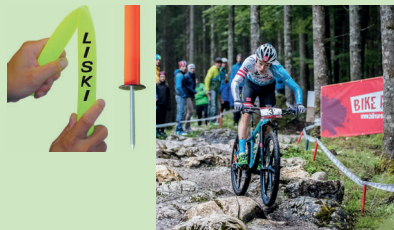

62900 - 62901